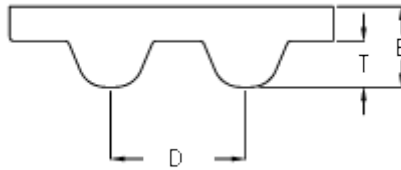

Data Sheet

Article number: 602932750254

Description: Gates timing belt POWERGRIP®
GTX 1128 8MX 20

Measures

D (Pitch)	= 8
Height B mm	= 5.6
Height T mm	= 3.4
Length	= 1128
Number of teeth	= 141
Type	= 1128 8MX 20
Width	= 20